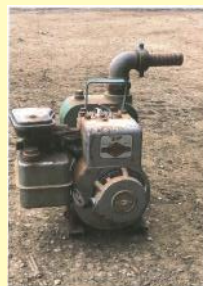

9.30am - SATURDAY 12th MAY 2018

Stained Oak 8 Day Time & Strike Carved Longcase Clock by J Standing Bolton c.1780, Vintage Cocktail Drinks Cabinet, Carved Oak Chest, Brass & Porcelain Standard Lamp c. 1890, Inlaid Octagonal Coffee Table, Hand Carved Rocking Horse, 4 Edwardian Dining Chairs, A Selection of Good Quality Dark Oak Tables, Woven Cabinet, Vintage Colonial Chair, Assorted Pine Furniture, John Lewis Dining Oval Table & Chairs, Victorian Dining Table, Double School Desk, Green Leather Chairs, Vintage Keyhole Desk, Oak Side Unit with Wine Racks, Ormate Vintage Table with Brass Feet, Pine Toy Box, Pine Grandfather Chair, TV Corner Cabinet, Electric Lounge Chair, Assorted Wall Units, 2 Red Leather Sofas,

Mountfield 725m Ride on Mower, Pressure Washer with 5hp Engine, Ramsome Horse Plough, Howard 350 Rotovator, Merry Tiller Rotovator, BT Pump Truck, Speedboat, Pennine Pullman 535 Trailer Tent, Koi Fishing Tank, Qty. of Good Quality Hand Tools, 50' Plasma TV, Hotpoint Washing Machine, Qty. Cycles, Wolf Generator, Car Annex to Fit Discovery, Clark Mig Welder, Assorted Film Cameras, Harrods Exercise Cycle, Car Trailer etc. etc.